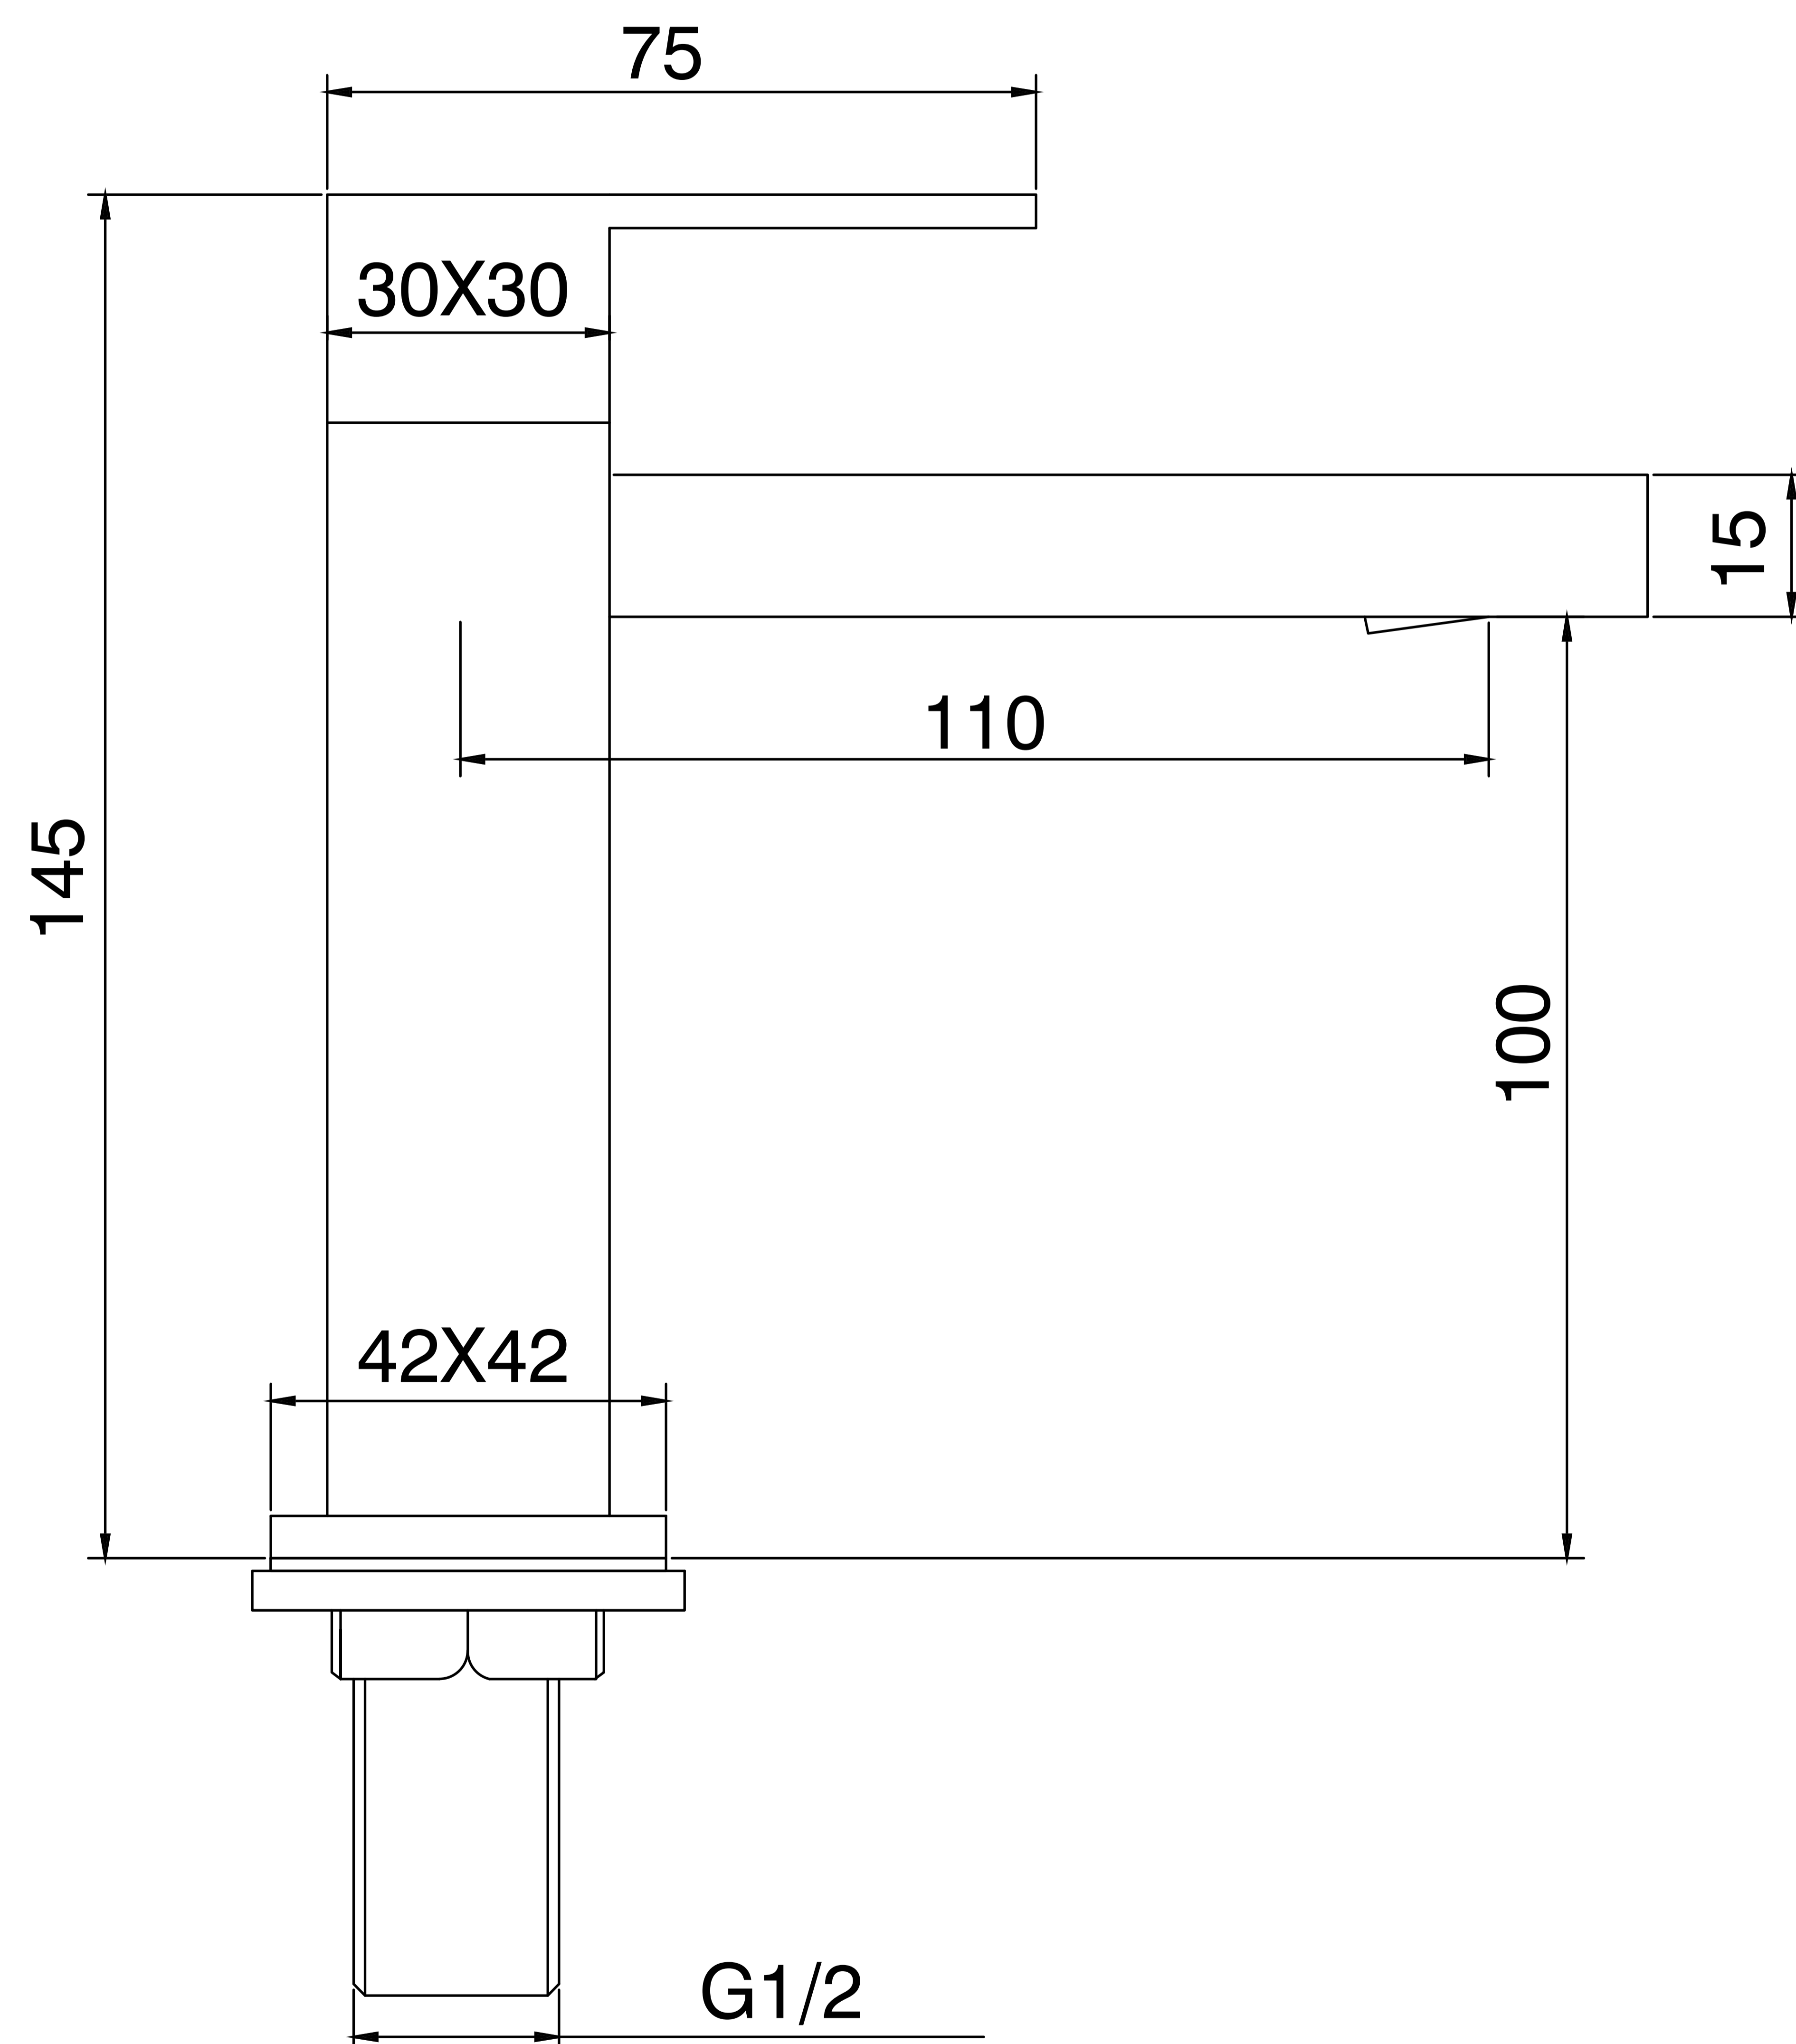

Brass Pillar Cock

Product Code : 3111

Technical Drawing

All dimension are in **mm**